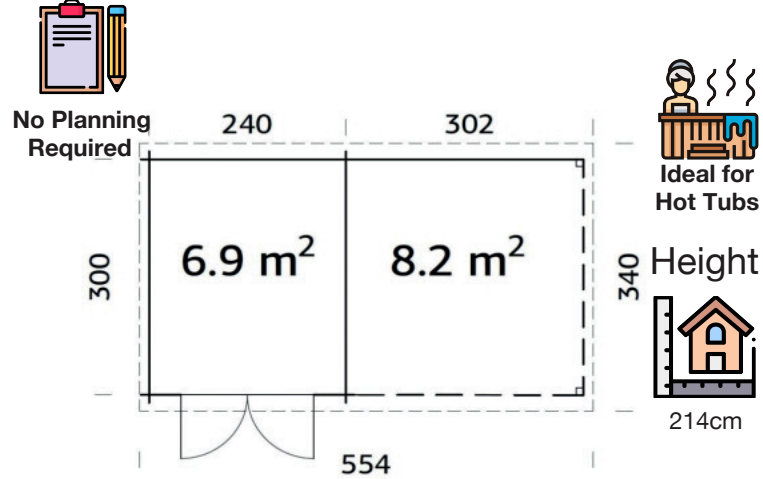

HONOLULU 1

The Honolulu1 with Canopy is a fantastic model manufactured with 28mm Nordic spruce which has a longer canopy than the smaller model also available, offering more space to use this model as a hot tub enclosure with the cabin portion as a changing room or alternatively you could use this model as an outside dining area.

- 550 x 320cm
- 28mm
- 14.2m³
+16.6m³
- 6.9m²
+8.2m²
- 151 x 175cm
- N/A
- No Base Available**
- 19mm
- N/A

FULL SPECIFICATION

CABIN SIZE:	550 x 320cm x 214cm	Wood Type:	Nordic Spruce
WALL THICKNESS:	28mm	Chalet Cut:	N/A
VOLUME:	14.2m ³ +16.6m ³	Window Type:	4mm
AREA:	6.9 ² + 8.2m ²	Window / Door Feature:	N/A
DOOR OPENING:	151 x 175cm	Braces:	Wind Braces
WINDOW OPENING:	N/A	Roof Boards With:	Boards With Tongue & Groove
FLOORS BOARDS:	N/A	Guarantee:	5 Years
ROOF BOARDS:	19mm	Treated Foundation Joists:	Yes
ROOF OVERHANG:	N/A	IDEAL FOR:	Gym Log Cottages Under Planning
UNDER PLANNING:	Yes		